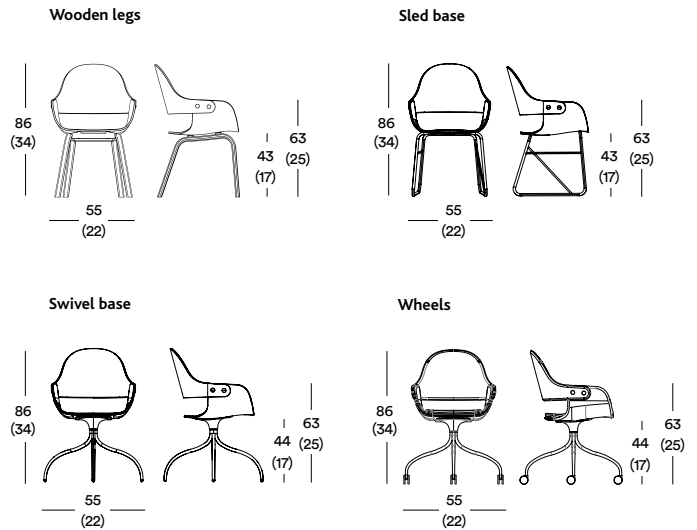

Finishes

Powder coated steel or aluminium structure. Legs, seat and backrest in plywood with exteriors in natural ash, walnut or ash stained black. Metallic decorative buttons. Seat cushion, interior seat cushion and backrest upholstered in different fabrics or leathers provided by BD.

Acabados

Estructura de acero pintada o aluminio. Patas, asiento y respaldo en contrachapado con las caras exteriores en MDF lacado, fresno natural, nogal o fresno teñido negro. Botones embellecedores metálicos en el mismo acabado que la estructura. Cojín, contra asiento o respaldo tapizados en los diferentes tejidos y pieles de BD.

Measurements in cm
(Measurements in inches)